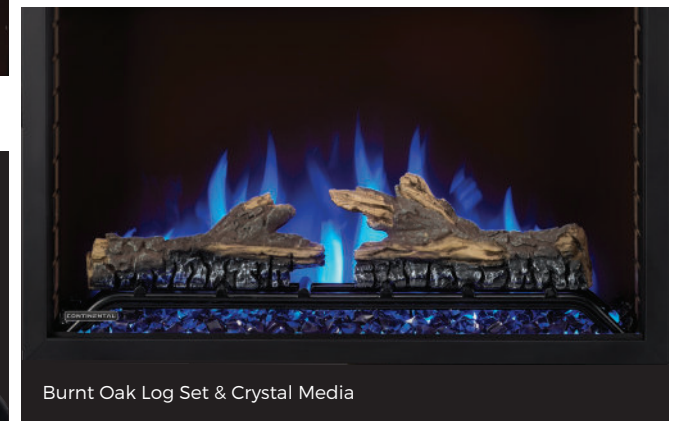

Heater at maximum heat with increased blower speed

FEATURES

- 363 sq. in. viewing area
- 120 V / 1,500 Watts
- Heats up to 400 sq. ft.
- Designed with a clean, contemporary finish
- Self-trimming flange for clean built-in appearance
- Orange, blue and combined multi-color flame options
- 7 ember bed color options
- Adjustable flame speed and brightness
- Optional 3pc. and 4pc. trims available
- Touch screen control panel
- Plug in or Hardwire

TRIM KITS

3-Piece Trim Kit

4-Piece Trim Kit

PARTS & ACCESSORIES

Orange, Blue or Combination Flame Color Options

7 Ember Bed color options

Burnt Oak Log Set & Crystal Media

Control Panel