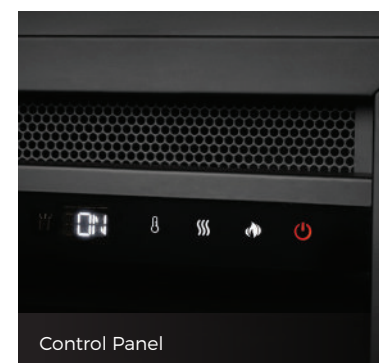

Heater at maximum heat with increased blower speed

FEATURES

- 363 sq. in. viewing area
- 120 V / 1,500 Watts
- Heats up to 400 sq. ft.
- Designed with a clean, contemporary finish
- Self-trimming flange for clean built-in appearance
- Orange, blue and combined multi-color flame options
- 7 ember bed color options
- Adjustable flame speed and brightness
- Optional 3pc. and 4pc. trims available
- Touch screen control panel
- Plug in or Hardwire

TRIM KITS

3-Piece Trim Kit

4-Piece Trim Kit

PARTS & ACCESSORIES

Orange, Blue or Combination Flame Color Options

7 Ember Bed color options

Burnt Oak Log Set & Crystal Media

Control Panel