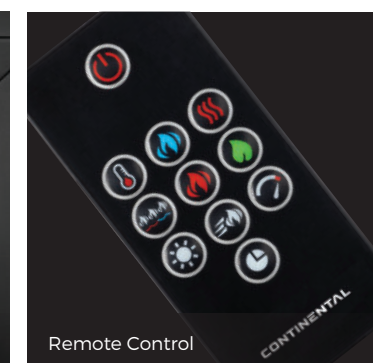

Heater at maximum heat with increased blower speed

FEATURES

- 363 sq. in. viewing area
- 120 V / 1,500 Watts
- Heats up to 400 sq. ft.
- Designed with a clean, contemporary finish
- Self-trimming flange for clean built-in appearance
- Orange, blue and combined multi-color flame options
- 7 ember bed color options
- Adjustable flame speed and brightness
- Optional 3pc. and 4pc. trims available
- Touch screen control panel
- Plug in or Hardwire

TRIM KITS

3-Piece Trim Kit

4-Piece Trim Kit

PARTS & ACCESSORIES

Orange, Blue or Combination Flame Color Options

7 Ember Bed color options

Burnt Oak Log Set & Crystal Media

Control Panel

Remote Control

Parts & Accessories
Remote Control, Control Panel, 7 Ember Bed Color Options, Burnt Oak Log Set and Crystal Media

SPECIFICATIONS

CEFB26H

BTU's (Input)	5,000
Mobile Home Certified	Yes

GLASS VIEWING AREA